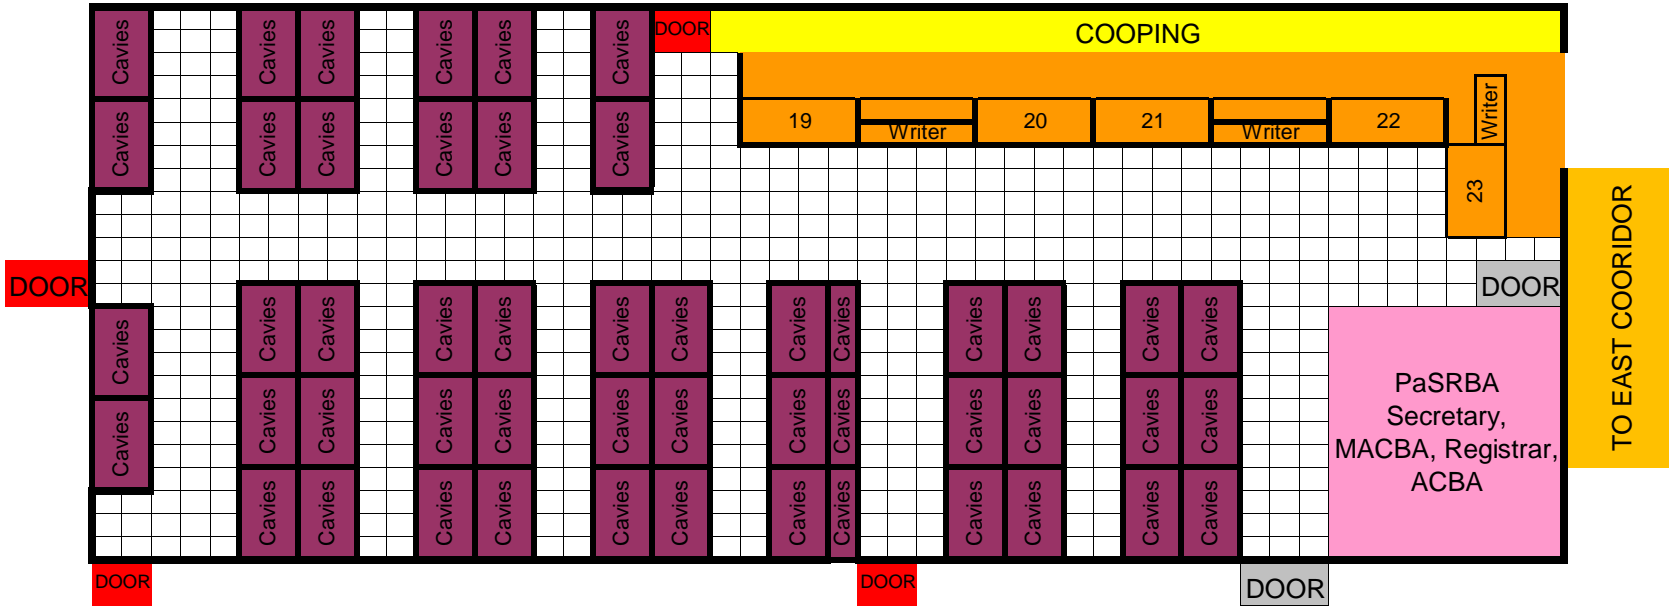

EAST HALL - CAVY

LAYOUT SUBJECT TO CHANGE AT DISCRETION OF SHOW SUPERINTENDENT