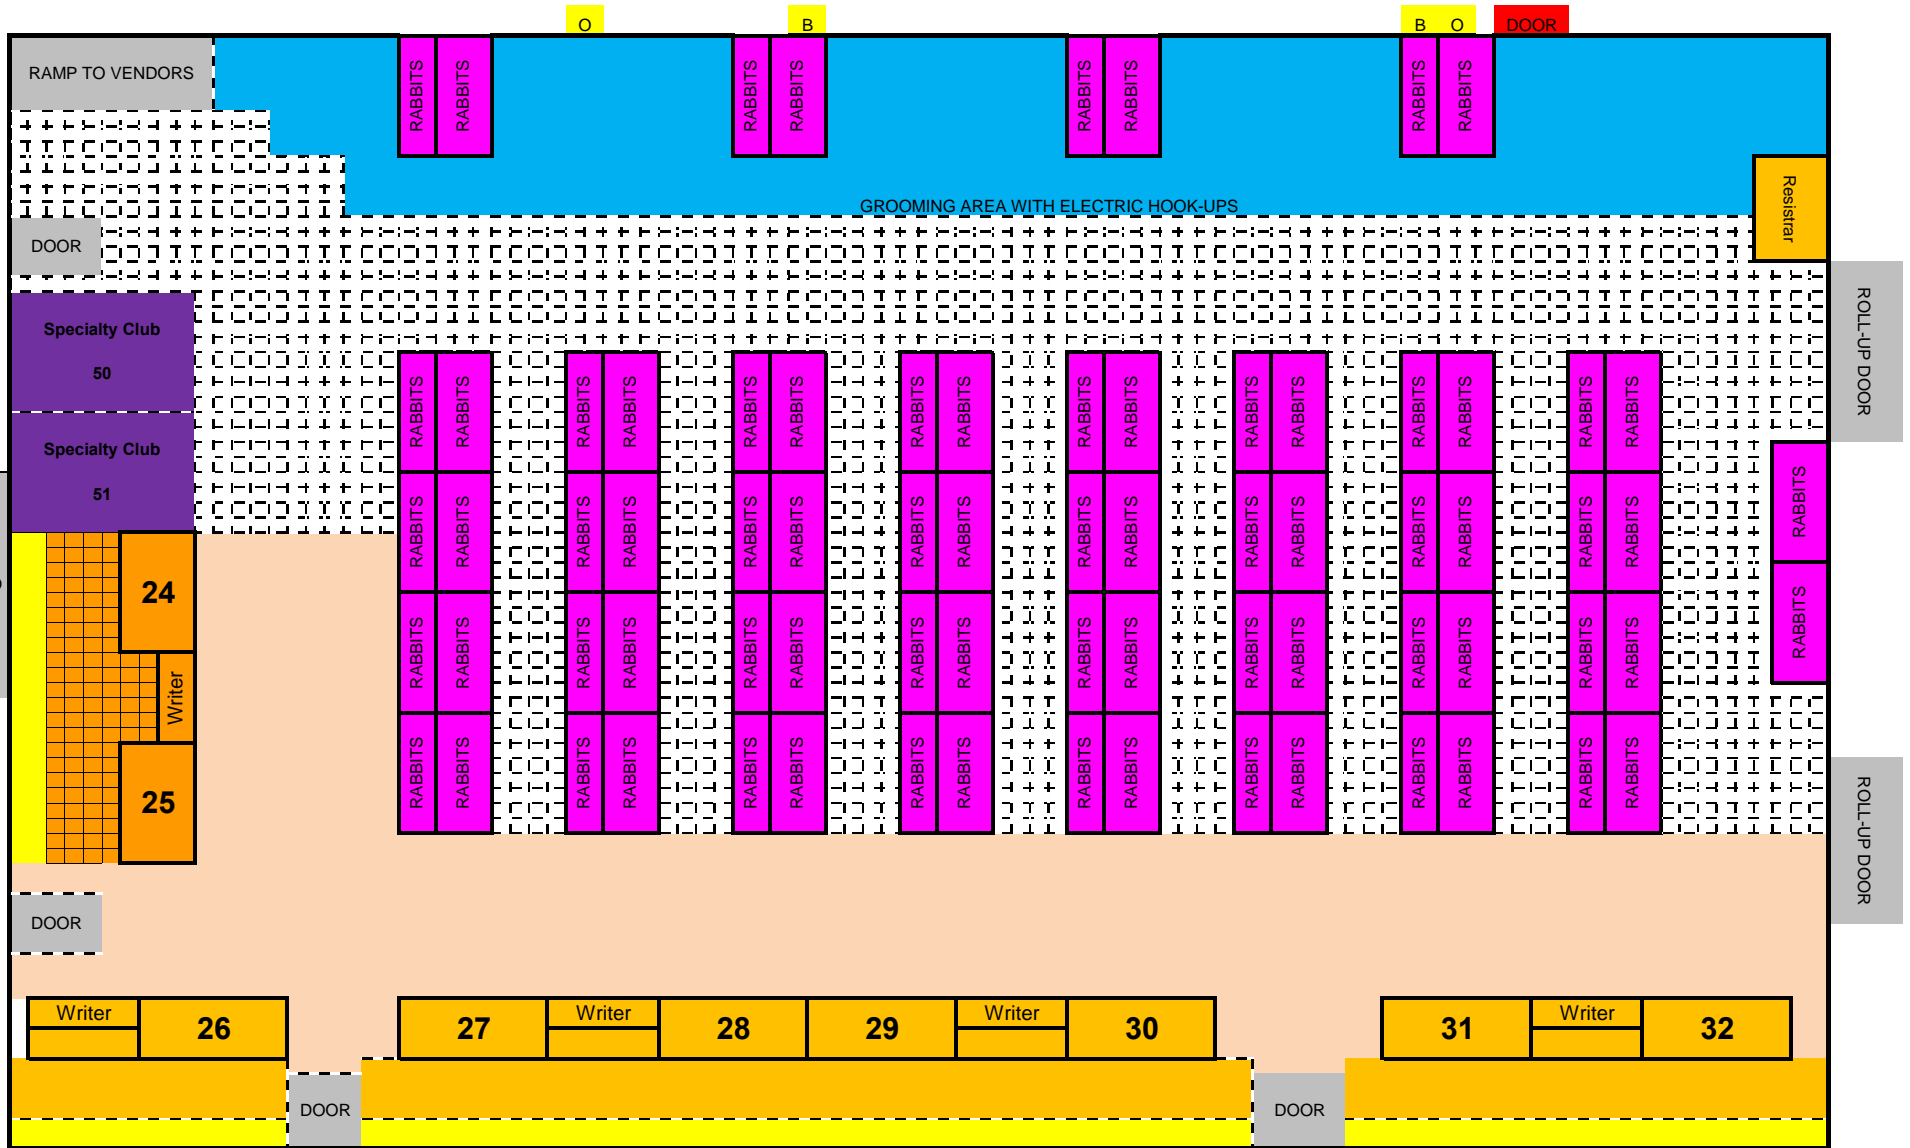

# ARENA - OPEN & YOUTH WOOL BREEDS & OPEN MINI-REX

LAYOUT SUBJECT TO CHANGE AT DISCRETION OF SHOW SUPERINTENDENT

ROLL-UP DOOR TO  
OUTSIDE