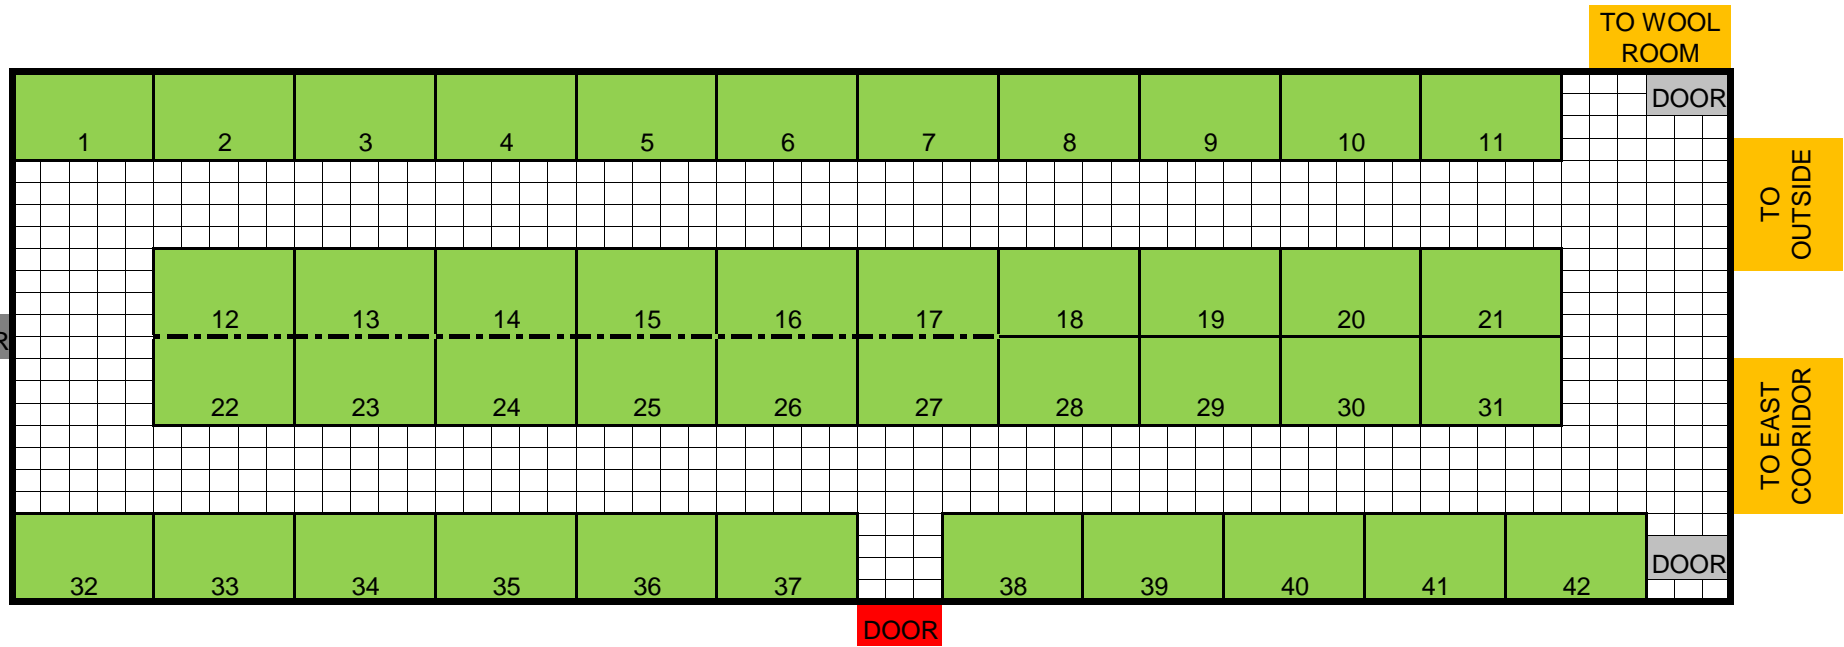

# SOUTHEAST HALL - VENDORS & SPECIALTY CLUB BOOTHS

LAYOUT SUBJECT TO CHANGE AT DISCRETION OF SHOW SUPERINTENDENT  
DOTTED-DASHED LINE INDICATES PIPE AND DRAPE SETUP

2017 Vendor Hall Booth Assignments

Vendor /Club	Type	# booths	Building	Booth Assignment	Booth Days
ACBA	Vendor	1	East (Cavy)	70	SAT
Alikatt Rabbit Hopping	Vendor	1	Southeast (Vendor)	26	BOTH
Almosta Ranch Alpacas	Vendor	1	Southeast (Vendor)	8	BOTH
Appalachian Angora Rabbit Club	Club	1	Arena (Wool)	50	SAT
Bunny Bran	Vendor	1	Southeast (Vendor)	42	BOTH
Chesapeake Holland Lop Club	Club	entry space only	Southeast (Vendor)	3	SUN
Chesapeake Regional Dutch Breeders Association (youth)	Club	1	North (Youth)	60	BOTH
Color Me Dwarf Club	Club	entry space only	Southeast (Vendor)	6	SAT
Critteranch Crafts and More	Vendor	1	Southeast (Vendor)	25	BOTH
District 2 Netherland Dwarf Rabbit Club	Club	entry space only	Southeast (Vendor)	3	SUN
East Coast Havana Organization	Club	entry space only	Southeast (Vendor)	14	BOTH
Eastern States Flemish Giant RBA	Club	1	North (Youth)	61	BOTH
Eastern Harlequin Rabbit Club	Club	entry space only	Arena (Wool)	51	BOTH
Eastern Holland Lop Club	Club	entry space only	Southeast (Vendor)	2	SAT
Eastern States American Specialty Club	Club	entry space only	Southeast (Vendor)	6	SAT
Eastern States Polish RC	Club	entry space only	Southeast (Vendor)	12	BOTH
Erie Regional Florida White Club	Club	entry space only	Southeast (Vendor)	1	SAT
Greater Midwest Cinnamon Enthusiasts	Club	entry space only	Southeast (Vendor)	1	SAT
Heatherdale Stichery	Vendor	1	Southeast (Vendor)	22	BOTH
Keystone State New Zealand RBA	Club	entry space only	Southeast (Vendor)	2	SAT
Krafts by Karen	Vendor	1	Southeast (Vendor)	9	BOTH
KW Cages	Vendor	2	Southeast (Vendor)	4-5	BOTH
Majestic Mini Rex Specialty Club	Club	entry space only	Southeast (Vendor)	14	BOTH
MARCS	Club	2	Southeast (Vendor)	10-11	BOTH
Martin Cages	Vendor	6	Southeast (Vendor)	32-37	BOTH
Mason-Dixon Rex RBA	Club	entry space only	Southeast (Vendor)	7	BOTH
Mid Atlantic Lop Club	Club	1	Southeast (Vendor)	12	SAT
Mid Atlantic Satin/Mini Satin RBA	Club	entry space only	Southeast (Vendor)	7	SAT
Mid Atlantic Tan Club	Club	entry space only	Southeast (Vendor)	14	BOTH
Mid-Atlantic Cavy Breeders Association	Club	entry space only	East (Cavy)	East	BOTH
Mid-Atlantic Dwarf Hotot Club	Club	1	Southeast (Vendor)	39	BOTH
Mid-Atlantic Himalayan Rabbit Club	Club	1	Southeast (Vendor)	13	BOTH
Mid-Atlantic Mini Lop Club	Club	entry space only	Southeast (Vendor)	13	BOTH
Pioneer Valley Rabbit and Cavy Convention	Vendor	1	Southeast (Vendor)	27	BOTH
Pointer Hill	Vendor	8	Southeast (Vendor)	18,19,20,21,28, 29,30,31	BOTH
Rabbit Tutor	Vendor	3	Southeast (Vendor)	15, 16, 17	BOTH
Rowe Nutrition	Vendor	1	Southeast (Vendor)	38	BOTH
Stockyard Style	Vendor	1	Southeast (Vendor)	23	SAT
Tes' Loveable Creations	Vendor	1	Southeast (Vendor)	24	BOTH
The Decal Gal	Vendor	1	Southeast (Vendor)	41	BOTH
Turner's Rabbit Habit	Vendor	1	Southeast (Vendor)	40	BOTH
United Angora Rabbit Club	Club	entry space only	Arena (Wool)	51	SUN