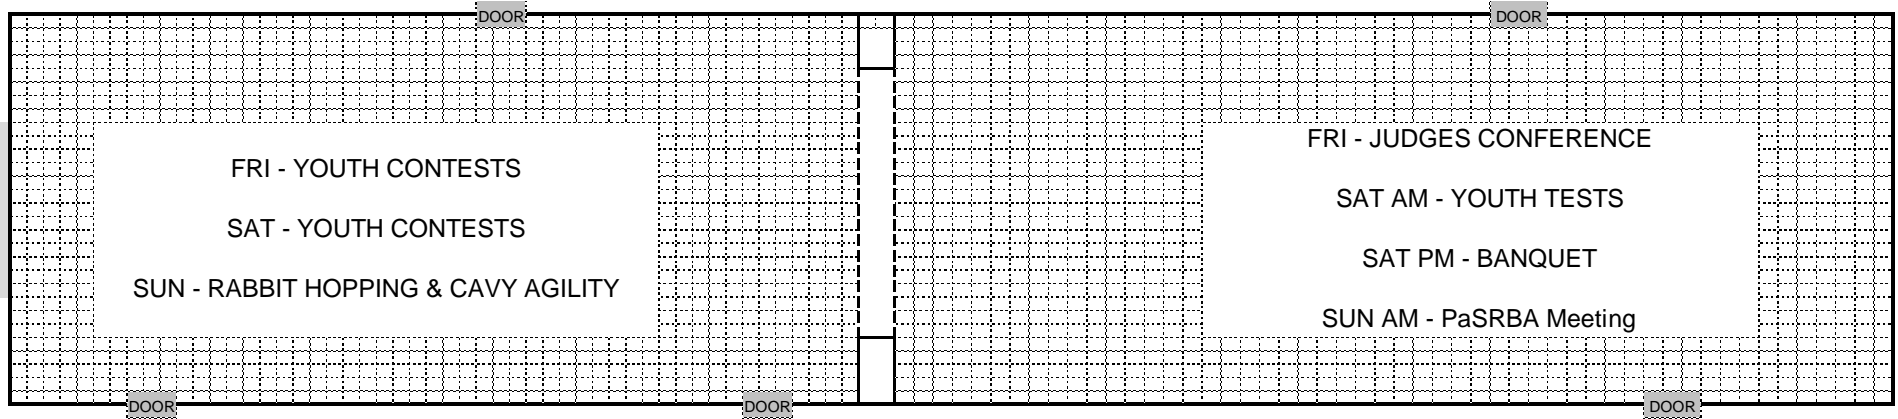

WEST HALL - YOUTH CONTESTS, BANQUET, JUDGES CONFERENCE, MEETINGS

Doors not drawn to scale. Floor plan will be adjusted for actual door locations

LAYOUT SUBJECT TO CHANGE AT DISCRETION OF SHOW SUPERINTENDENT