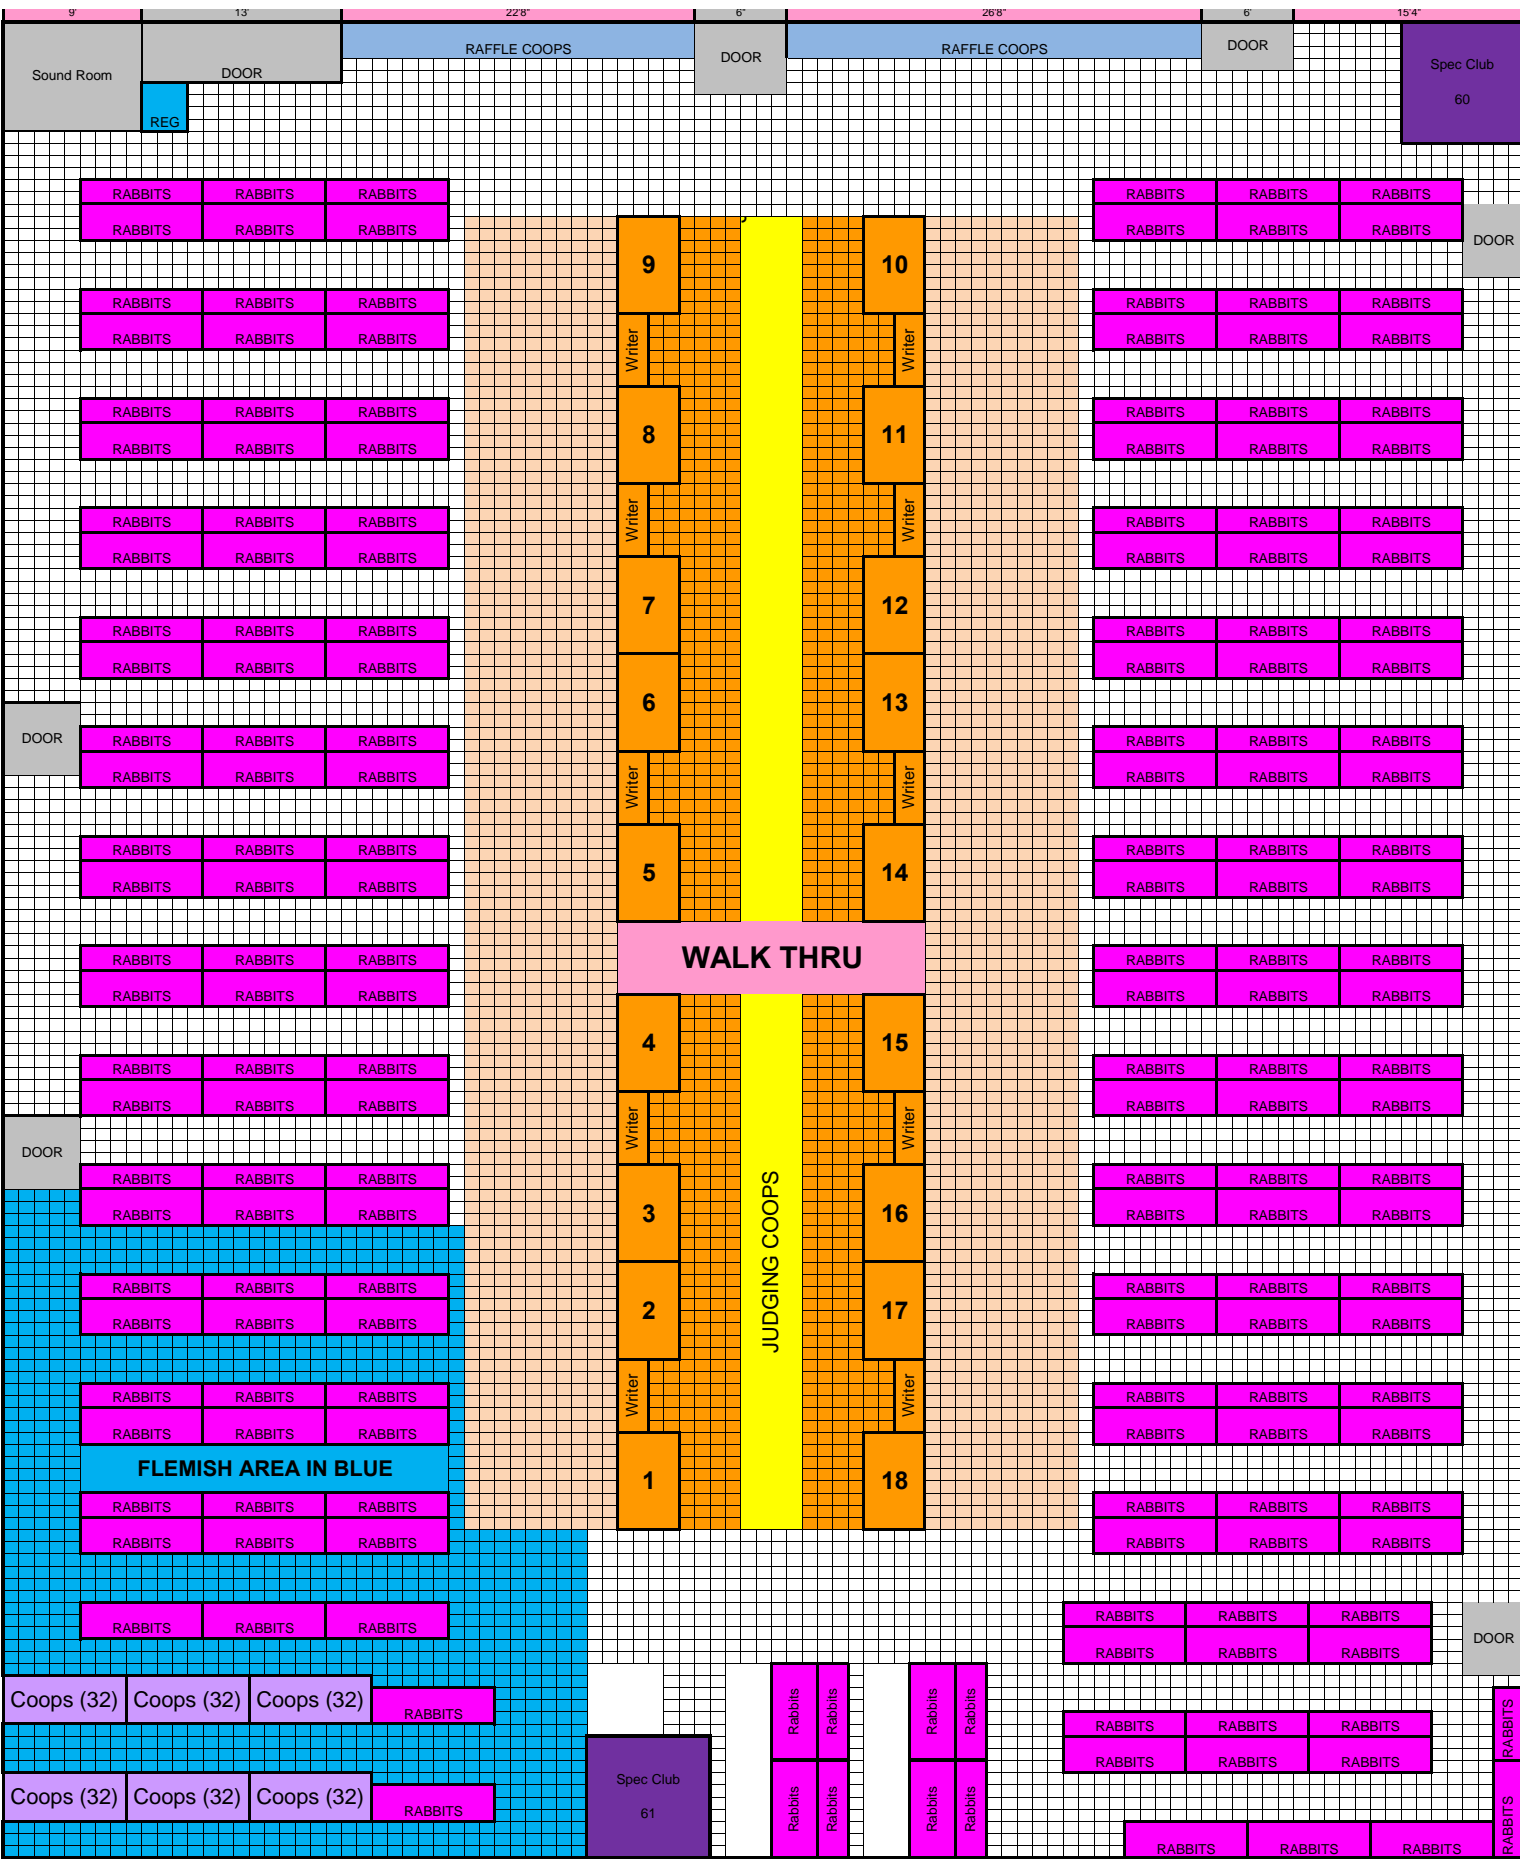

# NORTH HALL - YOUTH RABBITS (except Wool breeds) & OPEN FLEMISH

99'4" **LAYOUT SUBJECT TO CHANGE AT DISCRETION OF SHOW SUPERINTENDENT**